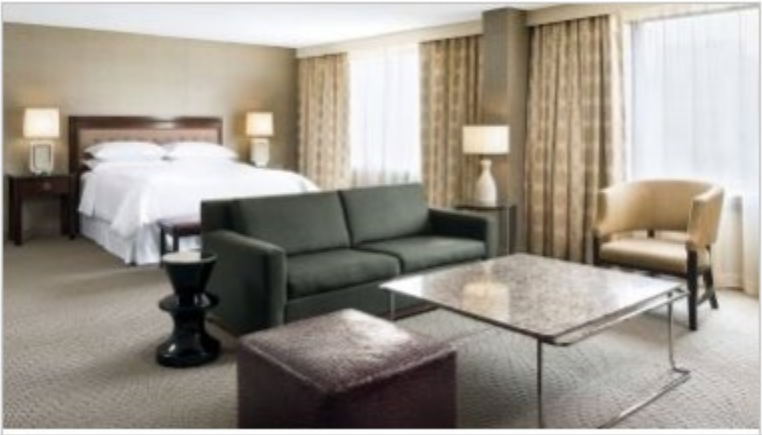

### 2 Bedroom Suite with Parlour (booked by email):

Parlour only – 500 sft

## Smaller Suites (booked by phone or on-line):

**Suite, 1 King, Alternate bed: sofa bed (Open Concept):**

~ 500 sft

\$309 + tax per night

10 available

**Suite, 1 King or 2 Queen:**

~ 520 sft

\$309 + tax per night