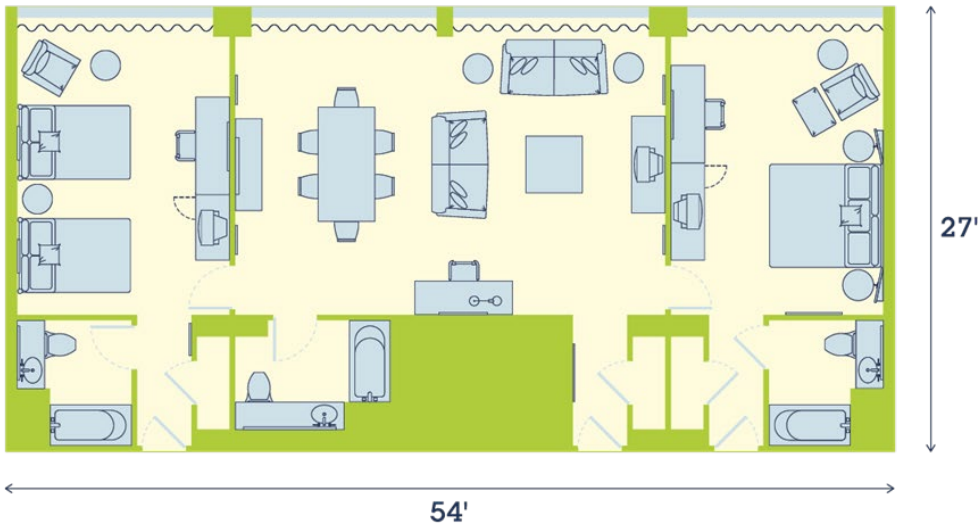

2 BEDROOM PARLOUR

Regular Floor:

$927 + tax per night

8 available

Club Floor:

$1,227 + tax per night

4 available

Club Lounge Information:

- Open on weekdays from 6:30 am-10:00 pm & weekends from 7:00 am-10:00 pm
- Deluxe hot breakfast is served Monday – Friday from 6:30-10:00 am and Saturday & Sunday from 7:00-11:00 am
- Snacks and beverages are available throughout the day
- Evening hors d'oeuvres served daily from 5:00-8:00 pm with alcohol for purchase
- Copier, printer and complimentary office supplies are available